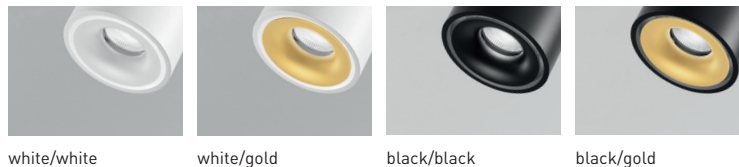

COLOURS

white/white

white/gold

black/black

black/gold

Driver

Driver siehe dlsighting.com / Driver see dlsighting.com