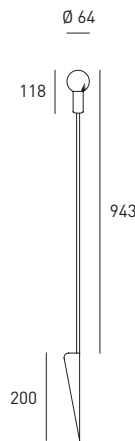

POLO

LED-Stableuchte 2,1 W, CRI>90, Gehäuse aus Aluminium, mit satiniertes Acrylglaskugel, inklusive Erdspeiß und 2,5 m Gummischlauchleitung H05RN-F, 3x0,75mm², Driver bitte separat bestellen, IP65

LED-stem luminaire 2,1 W, CRI>90, housing made of aluminium, with satined acrylic glass sphere, including ground spike and 2,5 m rubber insulated cable H05RN-F, 3x0,75mm², please order driver separately, IP65

CODE	TYPE	COLOUR	LAMP	LUMEN*	POWER SUPPLY
● D2554	POLO	black	1x2,1W LED □ 2700K 24 Vdc	180 lm	excl. driver
● D2555	POLO	black	1x2,1W LED □ 3000K 24 Vdc	180 lm	excl. driver

DRIVER

CODE	TYPE	POWER	CONSTANT VOLTAGE	LxWxH	IP CODE	USE OF DRIVER
CV-24-18-IP67	DRIVER IP67	1,0 - 18,0 W	24 Vdc	162x37x25 mm	IP67	1-8 luminaires

ACCESSORIES

Kleinstverteilerdose IP68, für max. 1 Leuchte (2 Kabelausslässe von Ø 5 mm bis Ø 12 mm), 3-polig mit Klemme

Micro junction box IP68, for maximum 1 luminaire (2 cable outlets from Ø 5 mm to Ø 12 mm), 3-pin with terminal

CODE	TYPE	COLOUR
● D161	MICRO JUNCTION BOX IP68 - II	black

Kleinstverteilerdose IP68, für max. 3 Leuchten (4 Kabelausslässe von Ø 5 mm bis Ø 12 mm), 3-polig mit Klemme

Micro junction box IP68, for maximum 3 luminaires (4 cable outlets from Ø 5 mm to Ø 12 mm), 3-pin with terminal

CODE	TYPE	COLOUR
● D162	MICRO JUNCTION BOX IP68 - IV	black