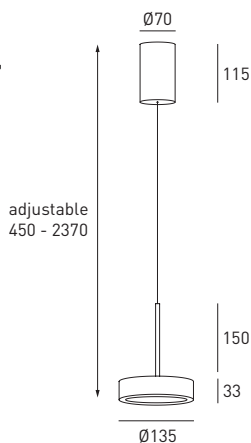

SOLANA

LED-Hängeleuchte 11 W, CRI>90, Höhe von 450 mm bis 2370 mm stufenlos verstellbar, Entblendung durch mikroprismatische Abdeckung, mit eingebautem Driver 230 V, dimmbar mit Phasenabschrittdimmer, Gehäuse aus massivem Aluminium, kompatibel mit CS SYSTEM, Akzentring wahlweise gold, messing, schwarz oder weiß

LED-pendant 11 W, CRI>90, height from 450 mm to 2370 mm infinitely adjustable, glare suppression through microprismatic cover, with built-in driver 230 V, trailing edge dimmable, housing made of aluminium, compatible with CS SYSTEM, accent ring optionally brass, gold, black or white

CODE	TYPE	COLOUR	LAMP	LUMEN*	POWER SUPPLY
⓪ D2050	SOLANA	white/white	1x11W LED □ 2700K	1850 lm	incl. driver phase dim
⓪ D2051	SOLANA	white/black	1x11W LED □ 2700K	1850 lm	incl. driver phase dim
⓪ D2052	SOLANA	white/gold	1x11W LED □ 2700K	1850 lm	incl. driver phase dim
● D2053	SOLANA	black/black	1x11W LED □ 2700K	1850 lm	incl. driver phase dim
● D2054	SOLANA	black/gold	1x11W LED □ 2700K	1850 lm	incl. driver phase dim
● D2058	SOLANA	royal brass	1x11W LED □ 2700K	1850 lm	incl. driver phase dim
● D2039	SOLANA	royal brass/black	1x11W LED □ 2700K	1850 lm	incl. driver phase dim