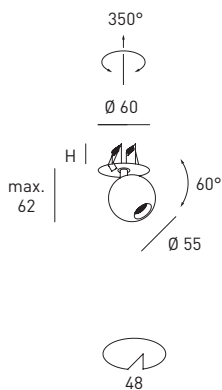

SPHERE

LED-Halbeinbaustrahler 6,2 W, 9 V, CRI>95, Gehäuse aus massivem Aluminium, dreh- und schwenkbar (350°/90°), wahlweise gold, schwarz oder weiß, Driver bitte separat bestellen

LED-recessed luminaire 6,2 W, 9 V, CRI>95, housing made of aluminium, adjustable (350°/90°), optionally black, gold or white, please order driver separately

CODE	TYPE	COLOUR	LAMP	LUMEN*	POWER SUPPLY	H
⊕ D2680- ---	SPHERE	white/white	1x6,2W LED □ 2700K 700mA	830 lm	excl. driver	50 mm
⊕ D2681- ---	SPHERE	white/gold	1x6,2W LED □ 2700K 700mA	830 lm	excl. driver	50 mm
● D2682- ---	SPHERE	black/black	1x6,2W LED □ 2700K 700mA	830 lm	excl. driver	50 mm
● D2683- ---	SPHERE	black/gold	1x6,2W LED □ 2700K 700mA	830 lm	excl. driver	50 mm
⊕ D2685- ---	SPHERE	white/white	1x6,2W LED □ 3000K 700mA	870 lm	excl. driver	50 mm
⊕ D2686- ---	SPHERE	white/gold	1x6,2W LED □ 3000K 700mA	870 lm	excl. driver	50 mm
● D2687- ---	SPHERE	black/black	1x6,2W LED □ 3000K 700mA	870 lm	excl. driver	50 mm
● D2688- ---	SPHERE	black/gold	1x6,2W LED □ 3000K 700mA	870 lm	excl. driver	50 mm

H = Einbautiefe / Mounting depth