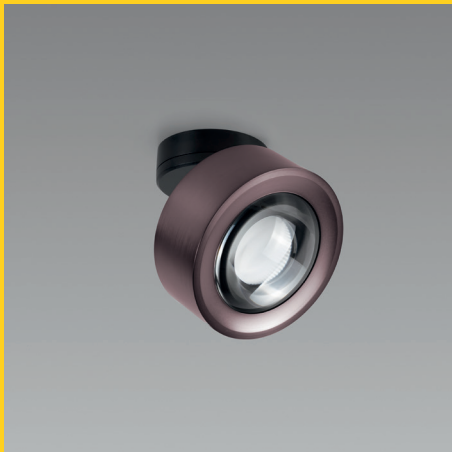

*DLS
LIGHTING

NEWS
2026

EGGER*
LICHT