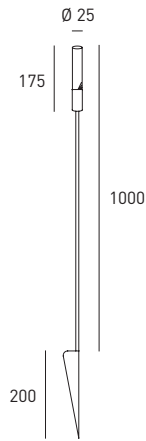

LED-stem luminaire 2,1 W, CRI>90, housing made of aluminium, with satined acrylic glass cylinder, including ground spike and 2,5 m rubber insulated cable H05RN-F, 3x0,75mm², please order driver separately, IP65