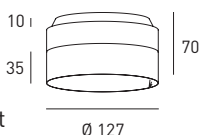

ELDORADO

LED-Wand- und Deckenleuchte 9 W, CRI>90, Farbtemperatur umschaltbar 2700K/3000K/4000K, mit Glasdiffusor, wählbar in drei Varianten, mit eingebautem Driver 230 V, dimmbar mit Phasenabschrittdimmer, Gehäuse aus Aluminiumdruckguss mit zusätzlicher seitlicher Einspeisemöglichkeit, kompatibel mit CS SYSTEM, für den Innen- und Außenbereich verwendbar, IP65

LED-wall and ceiling luminaire 9 W, CRI>90, colour temperature switchable 2700K/3000K/4000K, with acryl glass diffuser, selectable in three versions, with built-in driver 230V, trailing edge dimmable, housing made of die-cast aluminium with an additional side feed-in option, compatible with CS SYSTEM, to be used in indoor and outdoor areas, IP65