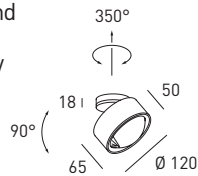

LED-wall and ceiling luminaire 13 W, CRI>90, with high-quality reflector and optical glass lens, built-in driver 230 V, leading edge/trailing edge dimmable, housing made of aluminium, adjustable (350°/90°), compatible with CS SYSTEM, head cover optionally royal brass, royal bronze, royal gold, royal gun metal or royal purple