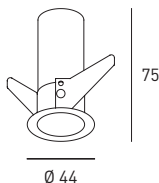

FRANCIS IN

LED-Einbaustrahler 5,3 W, 9 V, CRI>95, Gehäuse aus Aluminiumdruckguss, mit hochwertiger, tiefer gesetzter Linsenoptik, Entblendungsring wahlweise gold oder schwarz, Driver bitte separat bestellen