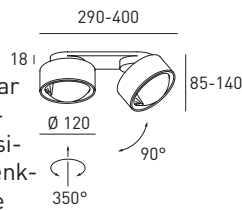

CLIPPO OPTIC DUO ROYAL

LED-Wand- und Deckenstrahler 2 x 13 W, CRI>90, mit hochwertigem Reflektor und Glaslinsenoptik, eingebautem Driver 230 V, dimmbar mit Phasenanschnitt-/ Phasenabschrittdimmer, Gehäuse aus massivem Aluminium, dreh- und schwenkbar (350°/90°), Kopfteil wahlweise royal brass, royal bronze, royal gold, royal gun metal oder royal purple