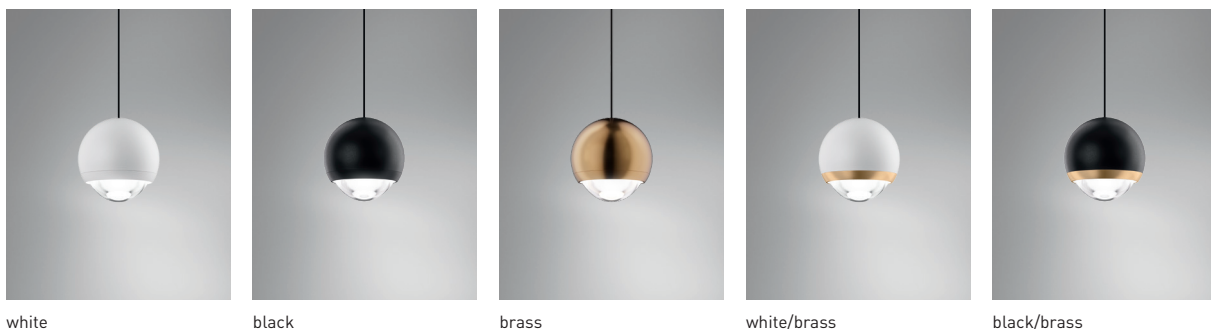

COLOURS

white

black

brass

white/brass

black/brass

TRACK

Optional mit Global 1-Phasenadapter oder 3-Phasen-Universaladapter
Optionally with Global 1-phase adapter or 3-phase universal adapter

CODE	TYPE
Dxxxx-P1	Global 1-phase adapter
Dxxxx-P3	3-phase universal adapter