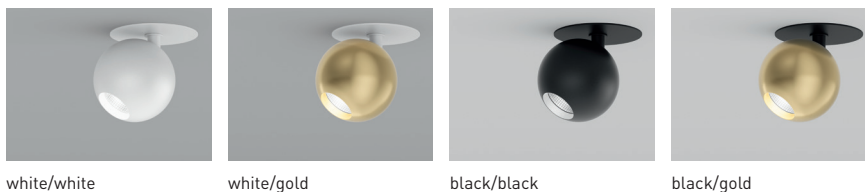

COLOURS

white/white

white/gold

black/black

black/gold

Driver

Driver siehe dslighting.com / Driver see dslighting.com