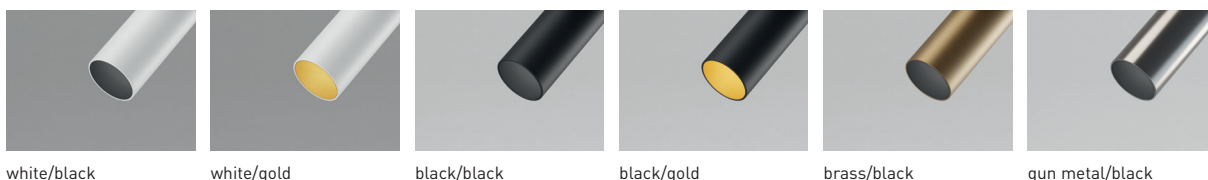

COLOURS

ACCESSORIES

CODE	TYPE	COLOUR
D196	HONEY COMB LOUVER	black

Driver

Driver siehe dtslighting.com / Driver see dtslighting.com